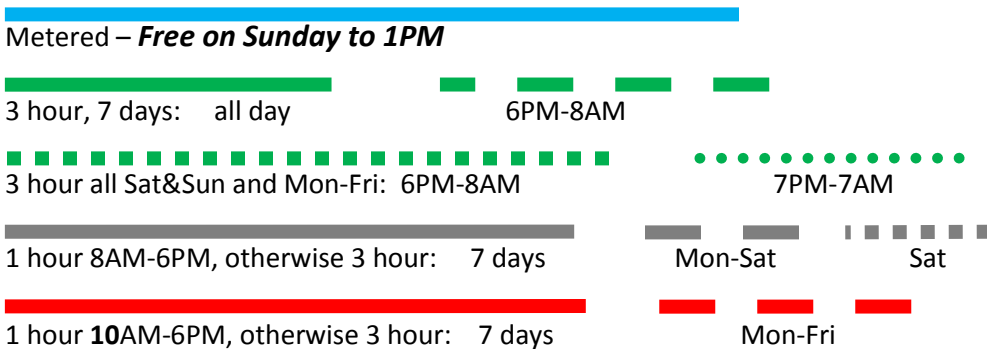

Parking Near Fairlawn Avenue United Church

Not to scale

Legend

Street Parking

Parking Lots

Excludes: Bus zones, Handicapped-only Zones and Fire Hydrants

Aug 10, 2015